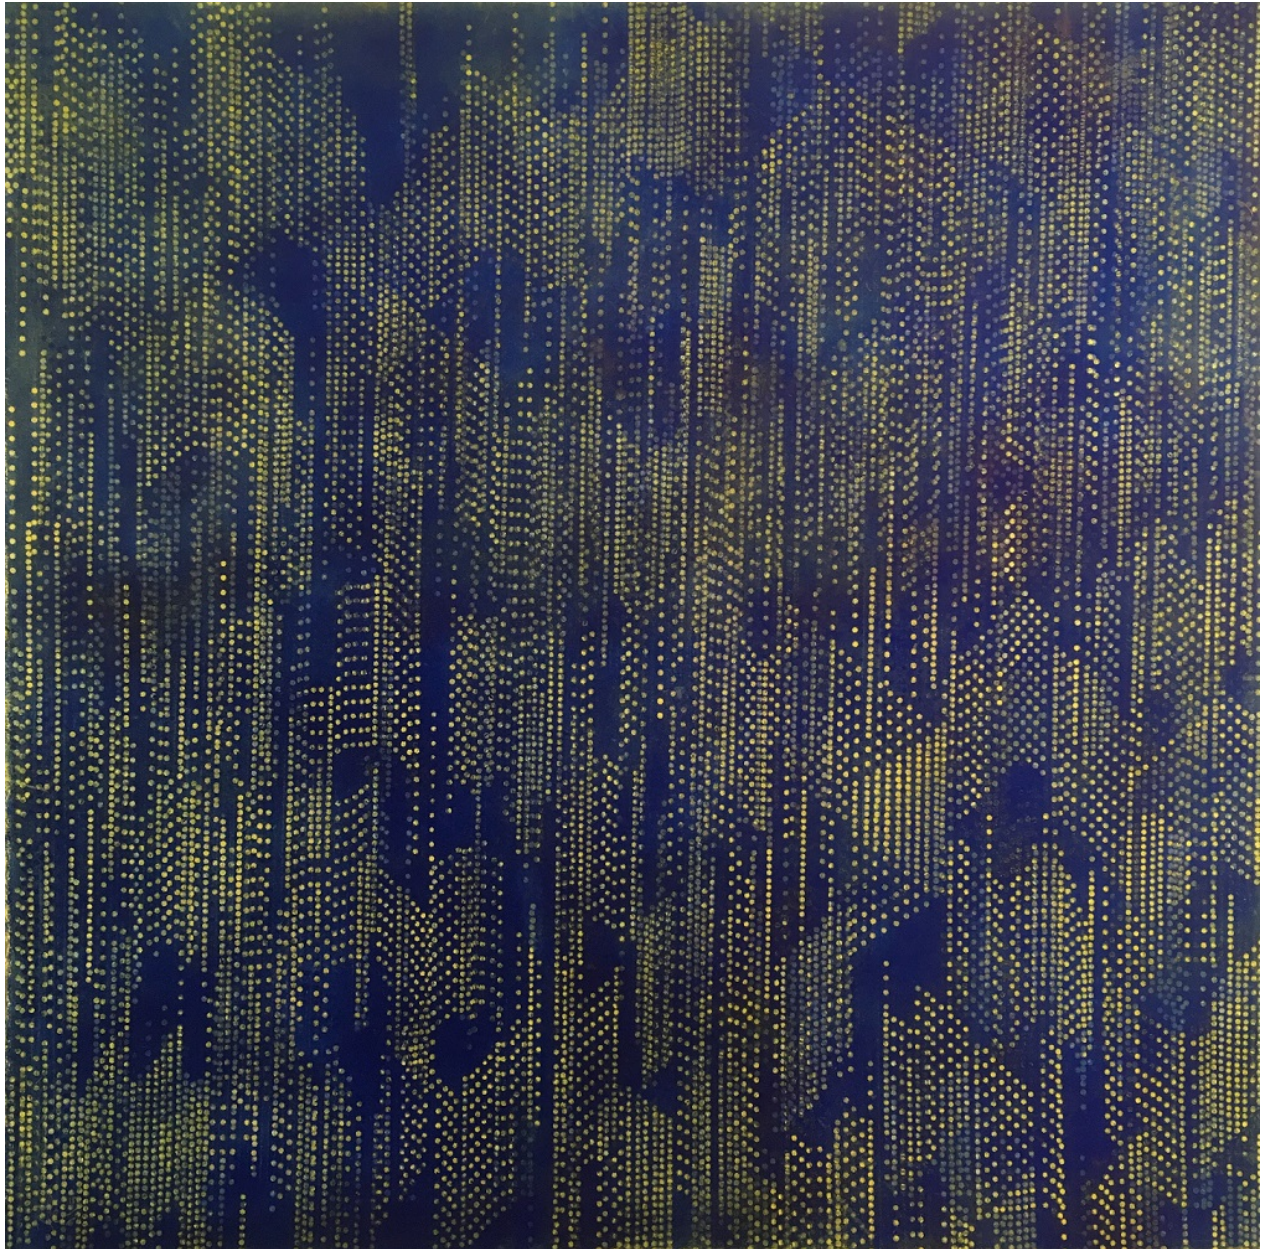

EVERARD READ

CAPE TOWN | JOHANNESBURG | LONDON

CIRCA

RICHARD PENN, *PATTERN RECOGNITION 6*, 2018
PIGMENT ON PAPER, (56 x 56 cm)